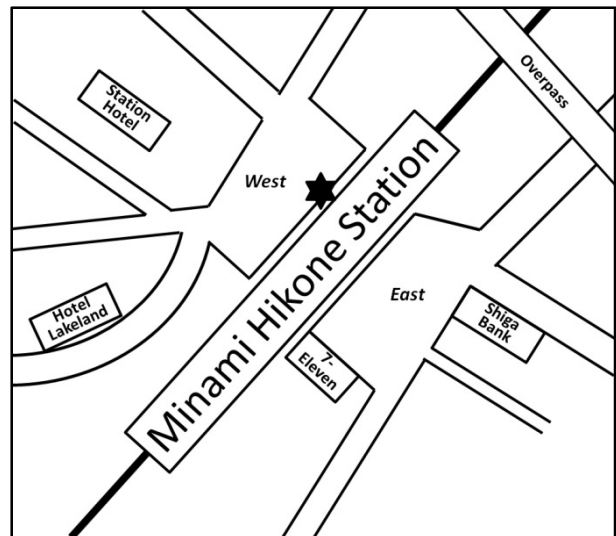

	From Hikone St. (#7, 8, 9, 10, 12, 13)	From Minami Hikone St. (#71, 72, 73)	From The University of Shiga Prefecture	
			To Hikone St. (#7, 8, 9, 10, 12, 13)	To Minami Hikone St. (#71, 72, 73)
6				55
7	20 25 34	09 48	06 52	54
8	15 30	10 22 41		05 27 45
9	02 58	00 35	00	07 31
10	55	00 18 59	39	20 45
11	55	14 45	22	15 45
12	56	14	21	14 40
13	55	14 45	21	10 47
14		14 50	21	32 47
15		14 45	25	15 43
16	25 55	14 45	55	12 44
17	36	16 46	22	15 40
18	57	03 16 45	05	14 40
19		01 19 47	21	01 16 47
20	25 57	17 47		07 30
21		21		04 45

Domestic bus departs from Hikone Station West Entrance and Minami Hikone Station West Entrance.

Required Time : 20–25 min between Hikone St. and Univ., and 15 min between Minami Hikone St. and Univ.

Fares : ¥210

Hikone Station Map

Minami Hikone Station Map

★ Boarding bus stop for domestic bus to the university