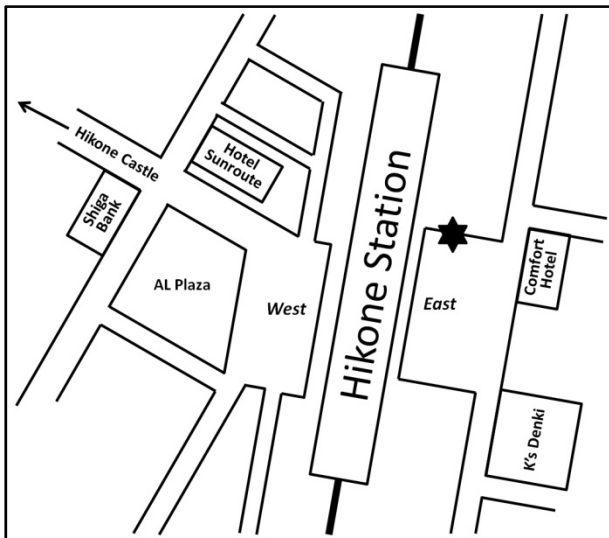

Shuttle Bus Information

Hikone Station ⇒ Minami Hikone Station ⇒ The University of Shiga Prefecture

SEP 18th, Tue			SEP 19th, Wed			SEP 20th, Thu			SEP 21st, Fri		
Hikone St.	Minami Hikone St.	Univ.	Hikone St.	Minami Hikone St.	Univ.	Hikone St.	Minami Hikone St.	Univ.	Hikone St.	Minami Hikone St.	Univ.
12:30	12:45	13:00	8:00	8:15	8:30	9:00	9:15	9:30	8:30	8:45	9:00
13:15	13:30	13:45	8:45	9:00	9:15	9:45	10:00	10:15	9:15	9:30	9:45

Fare-free shuttle bus departs from Hikone Station East Entrance and Minami Hikone Station West Entrance.

The University of Shiga Prefecture ⇒ Minami Hikone Station ⇒ Hikone Station

SEP 18th, Tue			SEP 19th, Wed			SEP 20th, Thu			SEP 21st, Fri		
Univ.	Minami Hikone St.	Hikone St.	Univ.	Minami Hikone St.	Hikone St.	Univ.	Minami Hikone St.	Hikone St.	Univ.	Minami Hikone St.	Hikone St.
No operation			18:00	18:15	18:30	No operation			12:00	12:15	12:30
Please use domestic bus.			18:45	19:00	19:15	Please use domestic bus.			12:45	13:00	13:15

Fare-free shuttle bus departs from The University of Shiga Prefecture Bus Stop.

Hikone Station Map