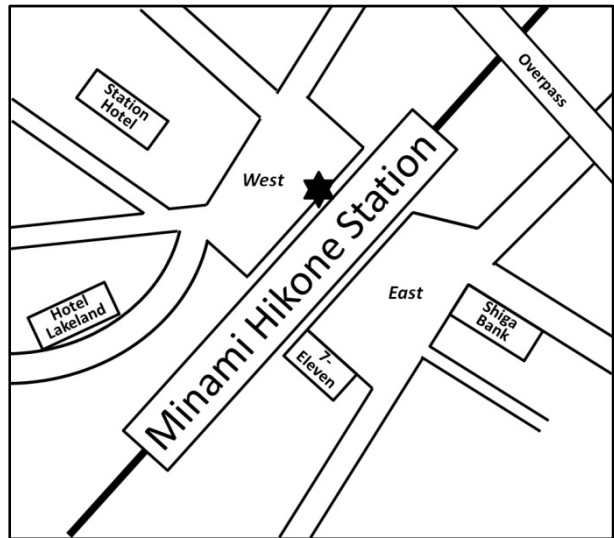

Shuttle Bus Information

Hikone Station ⇒ Minami Hikone Station ⇒ The University of Shiga Prefecture

SEP 18 th , Tue			SEP 19 th , Wed			SEP 20 th , Thu			SEP 21 st , Fri		
Hikone St.	Minami Hikone St.	Univ.	Hikone St.	Minami Hikone St.	Univ.	Hikone St.	Minami Hikone St.	Univ.	Hikone St.	Minami Hikone St.	Univ.
12:30	12:45	13:00	8:00	8:15	8:30	9:00	9:15	9:30	8:30	8:45	9:00
13:15	13:30	13:45	8:45	9:00	9:15	9:45	10:00	10:15	9:15	9:30	9:45

Fare-free shuttle bus departs from Hikone Station East Entrance and Minami Hikone Station West Entrance.

The University of Shiga Prefecture ⇒ Minami Hikone Station ⇒ Hikone Station

SEP 18 th , Tue			SEP 19 th , Wed			SEP 20 th , Thu			SEP 21 st , Fri		
Univ.	Minami Hikone St.	Hikone St.	Univ.	Minami Hikone St.	Hikone St.	Univ.	Minami Hikone St.	Hikone St.	Univ.	Minami Hikone St.	Hikone St.
No operation			18:00	18:15	18:30	No operation			12:00	12:15	12:30
Please use domestic bus.			18:45	19:00	19:15	Please use domestic bus.			12:45	13:00	13:15

Fare-free shuttle bus departs from The University of Shiga Prefecture Bus Stop.

Hikone Station Map

Minami Hikone Station Map

★ Boarding bus stop for shuttle bus

Domestic Bus Information

Timetable (SEP 18th–21st)