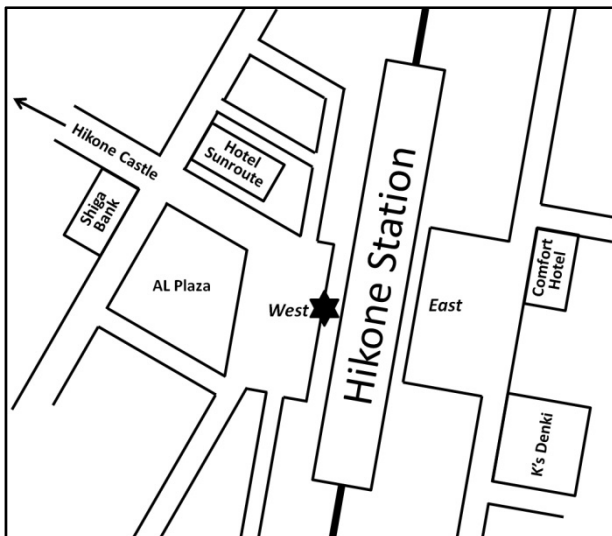

Domestic Bus Information

Timetable (SEP 18th–21st)

	From Hikone St. (#7, 8, 9, 10, 12, 13)	From Minami Hikone St. (#71, 72, 73)	From The University of Shiga Prefecture	
			To Hikone St. (#7, 8, 9, 10, 12, 13)	To Minami Hikone St. (#71, 72, 73)
6				55
7	20 25 34	09 48	06 52	54
8	15 30	10 22 41		05 27 45
9	02 58	00 35	00	07 31
10	55	00 18 59	39	20 45
11	55	14 45	22	15 45
12	56	14	21	14 40
13	55	14 45	21	10 47
14		14 50	21	32 47
15		14 45	25	15 43
16	25 55	14 45	55	12 44
17	36	16 46	22	15 40
18	57	03 16 45	05	14 40
19		01 19 47	21	01 16 47
20	25 57	17 47		07 30
21		21		04 45

Domestic bus departs from Hikone Station West Entrance and Minami Hikone Station West Entrance.

Required Time : 20–25 min between Hikone St. and Univ., and 15 min between Minami Hikone St. and Univ.

Fares : ¥210

Hikone Station Map